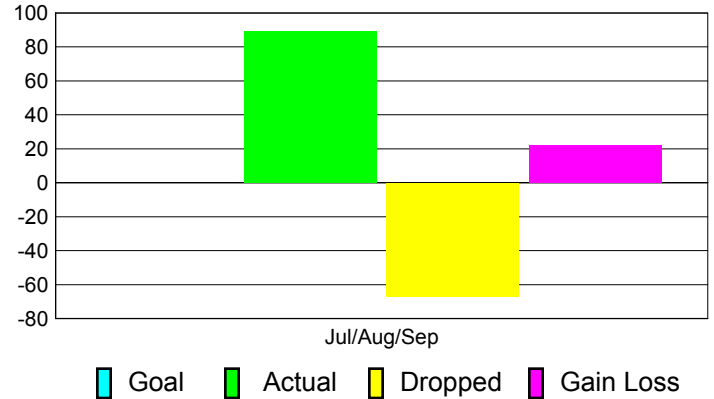

Membership Results 2012-2013

Goal, New, Dropped, Gain/Loss

Comparison of Membership Gain/Loss

Current Year Compared to the Previous Year